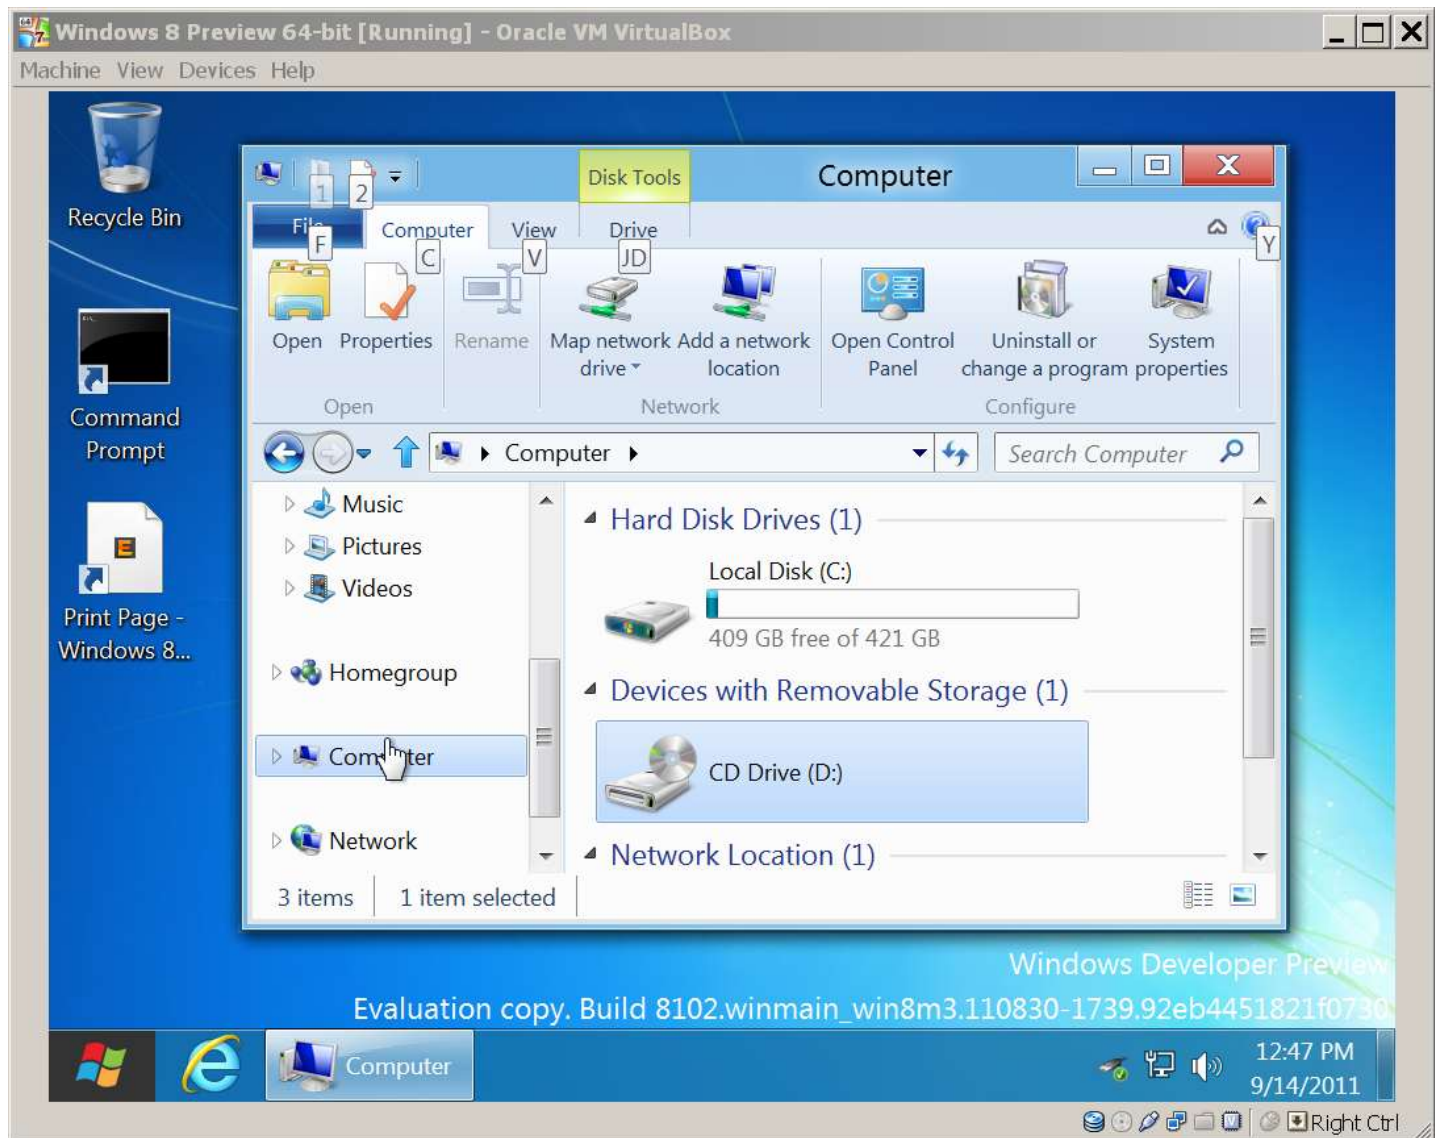

THE LEGACY "DESKTOP" VIEW OF "WINDOWS 8":